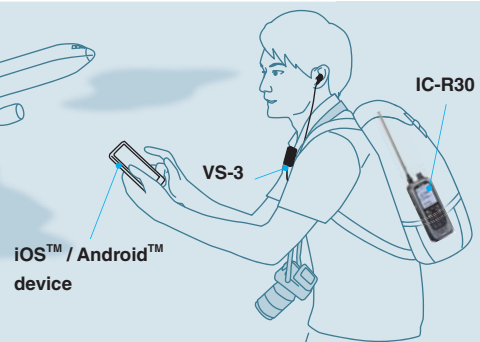

iOS™ / Android™ device